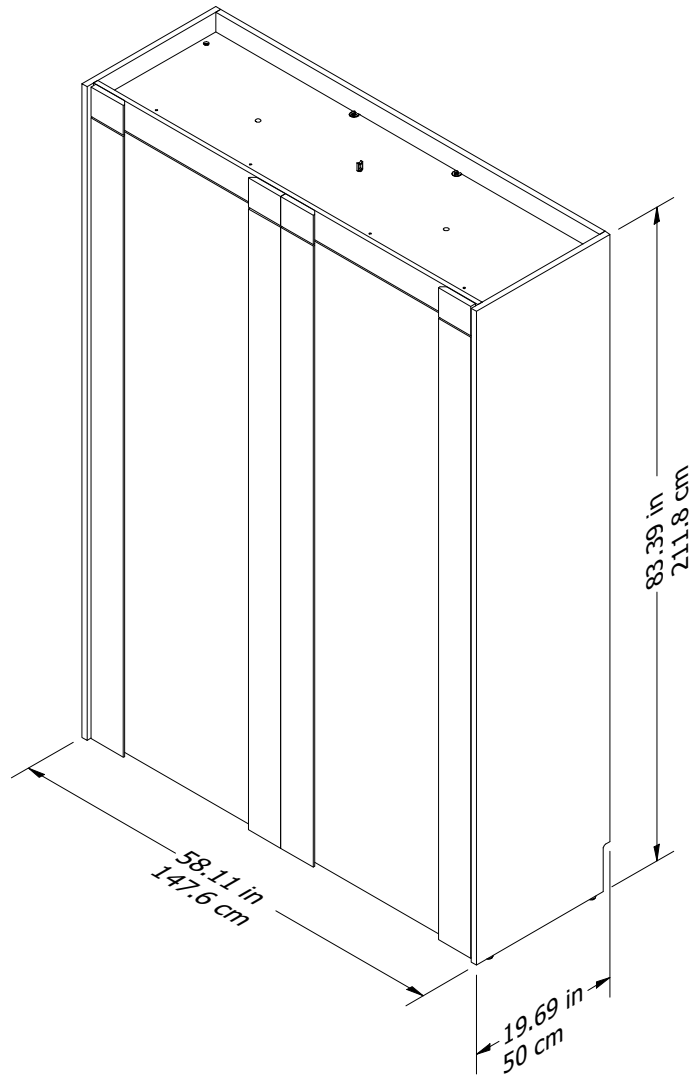

7769

Wood Breakdown:
PB 52% & 3% MDF
Total storage: 48.07 cubic feet

Overall Product Size:
83.39 in. H x 58.11 in. W x 19.69 in. D
211.8 cm H x 147.6 cm W x 50.0 cm D

FULL SIZE MATTRESS

- * up to 10" thick
- * max weight 60 lbs (27.2 kgs)
- * min weight 30 lbs (13.6 kgs)

600 lbs
(272 kgs)
plus mattress weight